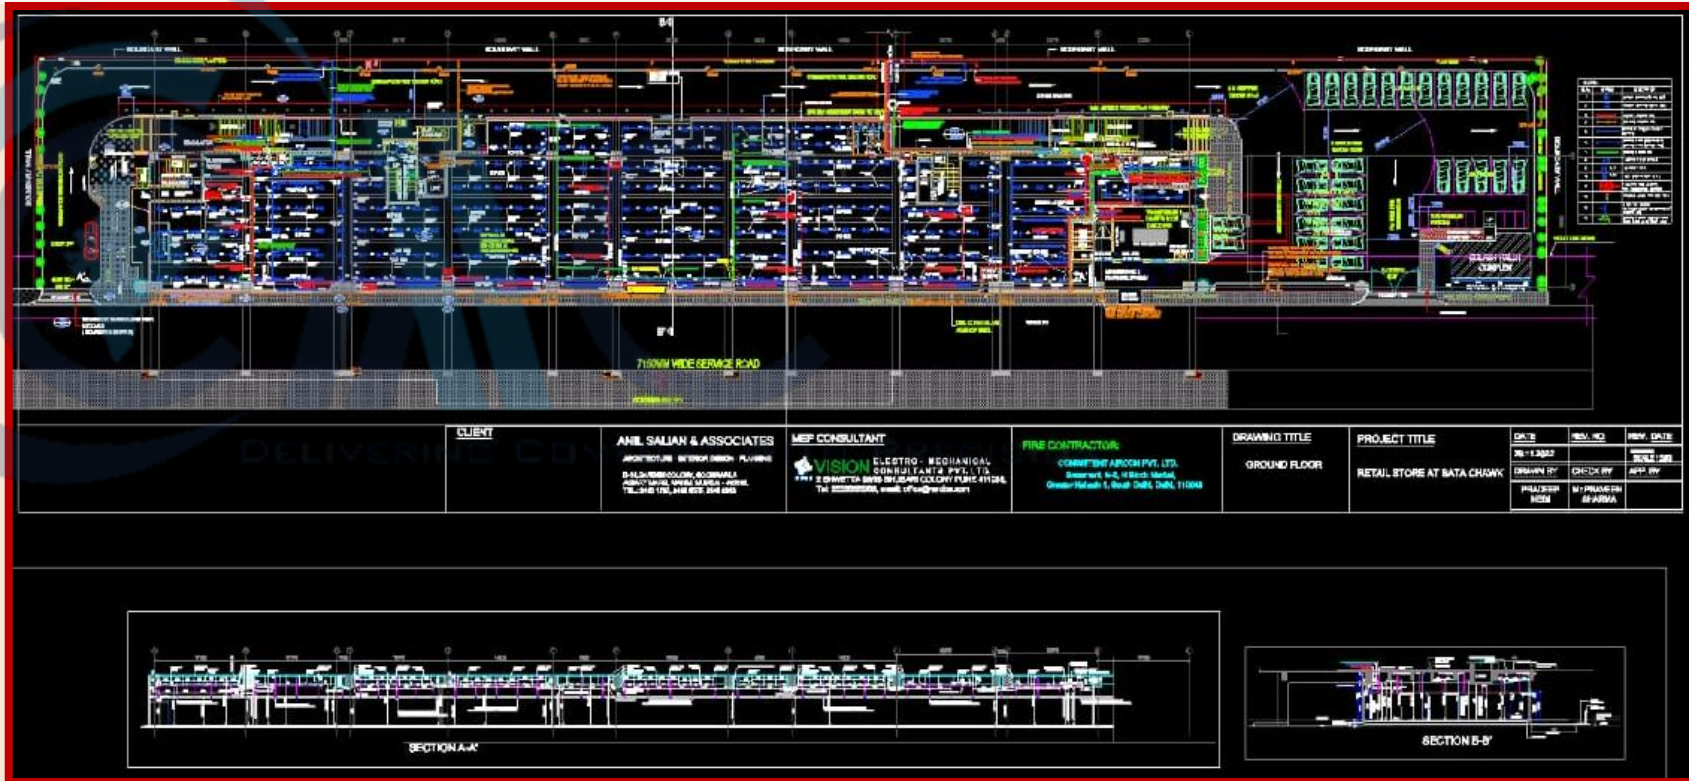

OUR OPERATIONAL AREAS

HVAC DRAWING

DUCTING LAYOUT DRAWING- SHOBHA INTERNATIONAL CITY, 30 VILLAS 800 HP

FIRE FIGHTING LAYOUT

FIRE FIGHTING LAYOUT- BATA CHOWK, FARIDABAD

PRODUCTS WE OFFER

ADVANCED HVAC SYSTEMS

VRF Systems

- Variable Refrigerant Flow technology
- Optimal energy efficiency
- Smart climate control

Chiller Solutions

- Industrial Grade cooling
- Precision temperature control
- Sustainable operations