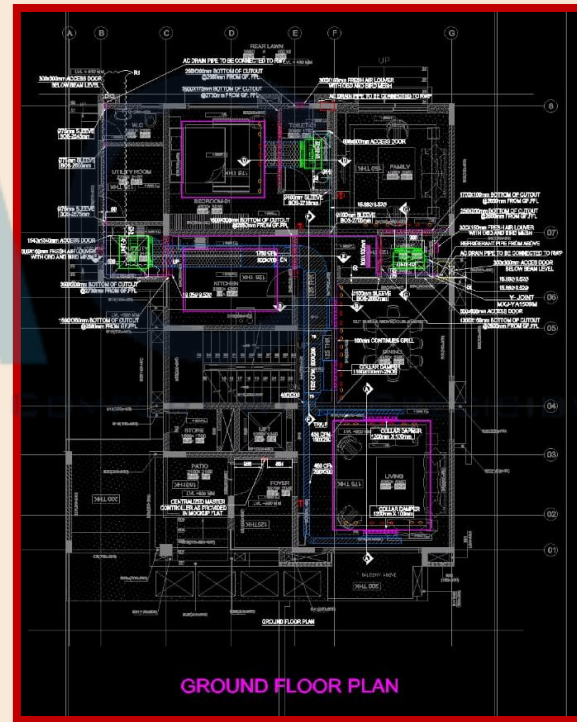

OUR OPERATIONAL AREAS

HVAC DRAWING

DUCTING LAYOUT DRAWING- SHOBHA INTERNATIONAL CITY, 30 VILLAS 800 HP

FIRE FIGHTING LAYOUT

FIRE FIGHTING LAYOUT- BATA CHOWK, FARIDABAD

PRODUCTS WE OFFER

ADVANCED HVAC SYSTEMS