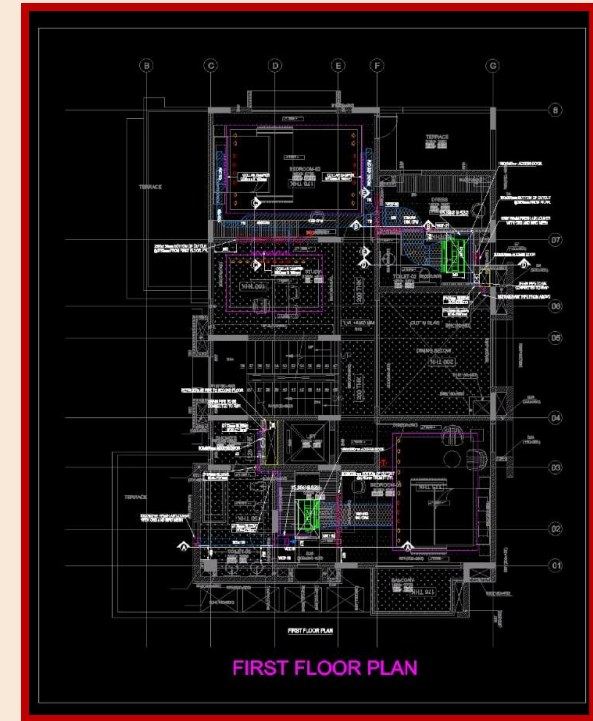

OUR OPERATIONAL AREAS

HVAC DRAWING

DUCTING LAYOUT DRAWING- SHOBHA INTERNATIONAL CITY, 30 VILLAS 800 HP

FIRE FIGHTING LAYOUT

FIRE FIGHTING LAYOUT- BATA CHOWK, FARIDABAD

PRODUCTS WE OFFER

ADVANCED HVAC SYSTEMS